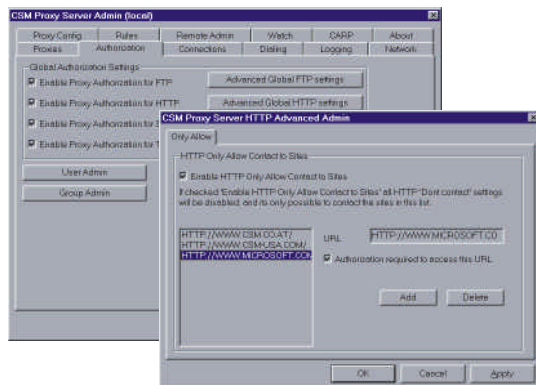

◀ IP Gateway

◀ Caching Server

◀ Access Control Server

◀ Firewall

◀ Virtual Private Network

◀ Easy to Use

CSM Proxy™ Family:

The **CSM Proxy™ Standard Edition** is designed for schools and small networks and offers all the basic features needed for secure Internet access.

The **CSM Proxy™ Plus Edition** is designed for small to medium business and has an extended feature-list with more control over the Internet traffic.

The **CSM Proxy™ Enterprise Edition** is designed for larger enterprises and offers all the features from the **CSM Proxy™ Plus** with additional Virus Scanning, Filtering, Active-X and JAVA Blocking.