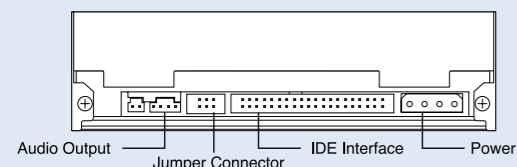

Panasonic

Drive Specifications

Model Number	LF-D521U/LF-D521E
Interface	ATA / ATAPI-6
Transfer rate	Ultra DMA Mode4 66.6 MB / s PIO Mode4 16.6 MB / s
Capacity	4.7 GB / 9.4 GB DVD-RAM (rewritable) 2.6 GB / 5.2 GB DVD-RAM (rewritable) 4.7 GB DVD-R for General Use (write-once) 4.7 GB DVD-RW (rewritable) Ver.1.1 CD-R (write-once) CD-RW (rewritable)
Write Data Transfer Rate	4.7 GB DVD-RAM : 2,770 KB (with verifying) 2.6 GB DVD-RAM : 1,385 KB (with verifying) 4.7 GB DVD-R : 2,770 KB (without verifying) 4.7 GB DVD-RW : 1,385 KB (without verifying) CD-R : Max 1,800 KB (without verifying) CD-RW : Max 1,200 KB (without verifying)
Read Transfer Rate	DVD-RAM (4.7 GB) : 2,770 KB (2 X) DVD-RAM (2.6 GB) : 1,385 KB (1 X) DVD-R / DVD-RW : 8,310 KB (Max X 6) CD-R : 1,520 KB - 4,800 KBps (Max X 32) CD-RW : 1,520 KB - 3,600 KBps (Max X 24) DVD-ROM : 3,438 KB - 16,224 KBps (Max X 12) CD-ROM : 1,520 KB - 4,800 KBps (Max X 32)
Average Seek Time	DVD-RAM : 120 ms DVD-ROM / DVD-R, CD-ROM : 110 ms
Write Compatibility	4.7 GB DVD-RAM, 2.6 GB DVD-RAM, 4.7 GB DVD-R (for General Ver.2.0), 4.7 GB DVD-RW(Ver.1.1), CD-R, CD-RW
Read Compatibility	CD-DA¹, CD-ROM / XA, Photo CD, Video CD, CD-Extra, CD-R^{2,3}, CD-RW^{2,3}, DVD-ROM, DVD-R^{2,4}, DVD-RW², DVD-Video, DVD-RAM (4.7 GB, 2.6 GB)
Buffer Capacity	2 MB
Power Supply	12 V ± 10% / 5 V ± 5%
Dimensions (W X H X D)	146 X 41.3 X 196 mm 5.75" X 1.63" X 7.72"
Weight	1.1 kg (2.4 lbs.)

¹ CD-G not supported.
² Playback of DVD-R, DVD-RW, CD-R and CD-RW may not be fully performed depending on the writing conditions of discs.
³ Supports Multi Read for CD-R and CD-RW.
⁴ Supports discs with a capacity of 3.95GB that are written with the disk-at-once option.

Rear View

Disc Specifications