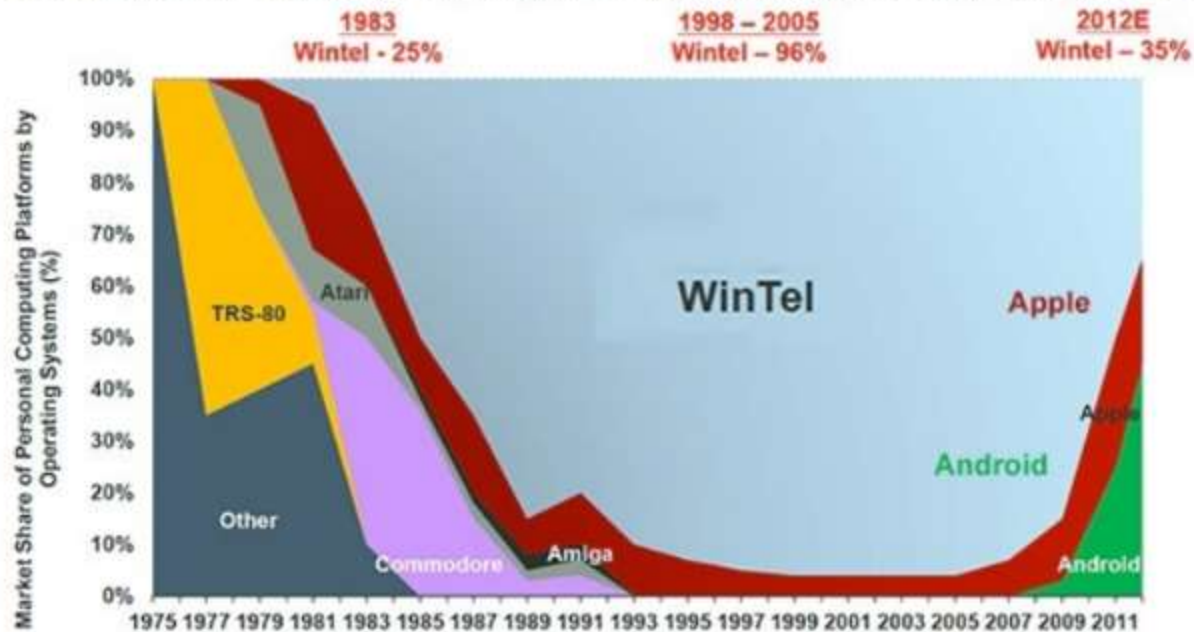

Warum war das Ding nicht Erfolgreich?

# PC Unit Shipments

# Operating System Market Share

Re-Imagination of Computing Operating Systems -  
iOS + Android = 45% Share vs. 35% for Windows

Global Market Share of Personal Computing Platforms by Operating System Shipments, 1975 – 2012E